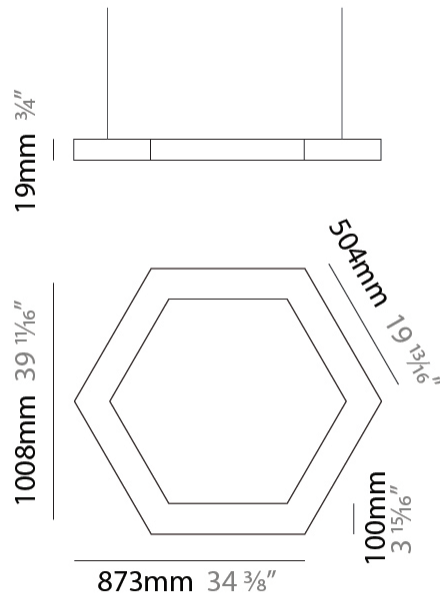

A51094- -

base number	Color	Finish
	Temperature	Options

1. To build a product code in our configurator select the specify button on the base model # product page
2. To build a manual product code on this datasheet choose from the options listed below in blue font and add the suffix to the base model #

GENERAL

Series: Infinite Honeycomb
Partner: Ivela
Division: Architectural
Installation: Suspension
Product Type: Panels
Mounting Location: Ceiling
Light Distribution: Direct

PHYSICAL

Shape: Hexagon
Length (mm): 1008
Length (in): 43 11/16
Width (mm): 873
Width (in): 43 11/16
Height (mm): 19
Height (in): 1 1/16
Max. Overall Height (mm): 3019
Max. Overall Height (in): 118 7/8
Diffuser: PMMA - Opal
Fixture Finish: WHI / BLK / GLD
Fixture Material: Aluminum
Cable Details: 3,000mm / 118 1/8" - Transparent Cable

ELECTRICAL

Lamp Type: LED
Input Wattage (W): 60
Dimming: Tri-Mode (Non-Dimming and Phase Dimming (120Vac only) and 0-10V Dimming)
Driver Included: No
Driver Location: Remote
Driver Type: Constant Voltage - Universal
Driver Class: Class 2
Housing: ENCP 5 (ERP) ENCP 8 (SC Power)
Input Voltage (V): 120 - 277
Output Voltage (V): 24

LED

Color Temperature (°K): 2700 / 3000 / 3500 / 4000
Max. Delivered Lumen (lm): 3600 / 3750 / 3861 / 3975
Nominal Lumen (lm): 7200 / 7500 / 7723 / 7950
CRI: >93 CRI
Lamp Life (hrs): 50000

OPTICAL

RATINGS AND CERTIFICATIONS

Certified By: CSA Certified to UL and CSA Standards
IP rating: IP20