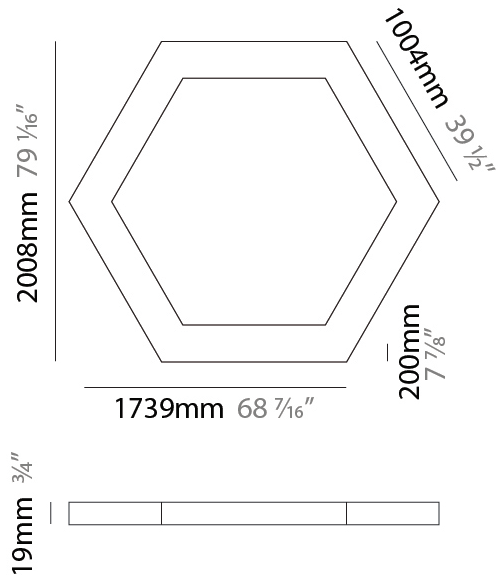

INFINITE HONEYCOMB SURFACE

A56197- -

base number   Color   Finish
Temperature   Options

PROJECT
TYPE
SPECIFIER
QUANTITY
DATE

1. To build a product code in our configurator select the specify button on the base model # product page
2. To build a manual product code on this datasheet choose from the options listed below in blue font and add the suffix to the base model #

GENERAL

Series: Infinite Honeycomb
Partner: Ivela
Division: Architectural
Installation: Surface
Product Type: Panels
Mounting Location: Ceiling
Light Distribution: Direct

PHYSICAL

Shape: Hexagon
Length (mm): 2008
Length (in): 79 1/16
Width (mm): 1739
Width (in): 68 7/16
Height (mm): 19
Height (in): 3/4
Diffuser: PMMA - Opal
Fixture Finish: WHI / BLK / GLD
Fixture Material: Aluminum

ELECTRICAL

Lamp Type: LED
Input Wattage (W): 120
Dimming: Tri-Mode (Non-Dimming and Phase Dimming (120Vac only) and 0-10V Dimming)
Driver Included: No
Driver Location: Remote
Driver Type: Constant Voltage - Universal
Driver Class: Class 2
Housing: ENCP 8
Input Voltage (V): 120 - 277
Output Voltage (V): 24
Upon Request: 0-10V TBD

LED

Color Temperature (°K): 2700 / 3000 / 3500 / 4000
Max. Delivered Lumen (lm): 7200 / 7500 / 7723 / 7950
Nominal Lumen (lm): 14400 / 15000 / 15446 / 15900
CRI: >93 CRI
Lamp Life (hrs): 50000

OPTICAL

RATINGS AND CERTIFICATIONS

Certified By: CSA Certified to UL and CSA Standards
IP rating: IP20