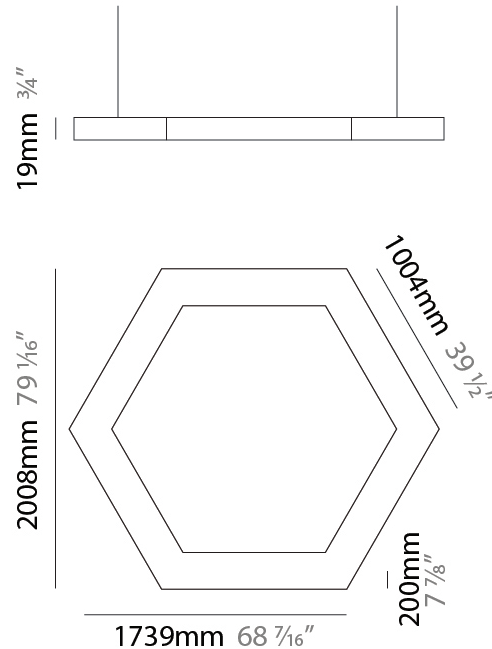

PROJECT _____
TYPE _____
SPECIFIER _____
QUANTITY _____
DATE _____

1. To build a product code in our configurator select the specify button on the base model # product page
2. To build a manual product code on this datasheet choose from the options listed below in blue font and add the suffix to the base model #

GENERAL

Series: Infinite Honeycomb
Partner: Ivela
Division: Architectural
Installation: Suspension
Product Type: Panels
Mounting Location: Ceiling
Light Distribution: Direct

PHYSICAL

Shape: Hexagon
Length (mm): 2008
Length (in): 79 1/16
Width (mm): 1739
Width (in): 68 7/16
Height (mm): 19
Height (in): 1 1/16
Max. Overall Height (mm): 3019
Max. Overall Height (in): 118 7/8
Diffuser: PMMA - Opal
Fixture Finish: WHI / BLK / GLD
Fixture Material: Aluminum
Cable Details: 3,000mm / 118 1/8" - Transparent Cable

ELECTRICAL

Lamp Type: LED
Input Wattage (W): 120
Dimming: Tri-Mode (Non-Dimming and Phase Dimming (120Vac only) and 0-10V Dimming)
Driver Included: No
Driver Location: Remote
Driver Type: Constant Voltage - Universal
Driver Class: Class 1
Housing: ENCP 8
Input Voltage (V): 120 - 277
Output Voltage (V): 24

LED

Color Temperature (°K): 2700 / 3000 / 3500 / 4000
Max. Delivered Lumen (lm): 7200 / 7500 / 7723 / 7950
Nominal Lumen (lm): 14400 / 15000 / 15446 / 15900
CRI: >93 CRI
Lamp Life (hrs): 50000

OPTICAL

RATINGS AND CERTIFICATIONS

Certified By: CSA Certified to UL and CSA Standards
IP rating: IP20