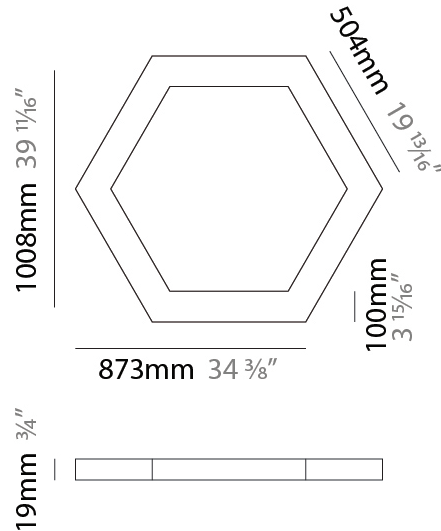

INFINITE HONEYCOMB SURFACE

A56195- -

base number   Color   Finish
Temperature   Options

PROJECT
TYPE
SPECIFIER
QUANTITY
DATE

1. To build a product code in our configurator select the specify button on the base model # product page
2. To build a manual product code on this datasheet choose from the options listed below in blue font and add the suffix to the base model #

GENERAL

Series: Infinite Honeycomb
Partner: Ivela
Division: Architectural
Installation: Surface
Product Type: Panels
Mounting Location: Ceiling
Light Distribution: Direct

PHYSICAL

Shape: Hexagon
Length (mm): 1008
Length (in): 43 ¹¹/₁₆
Width (mm): 873
Width (in): 43 ¹¹/₁₆
Height (mm): 19
Height (in): 1 ¹/₁₆
Diffuser: PMMA - Opal
Fixture Finish: WHI / BLK / GLD
Fixture Material: Aluminum

ELECTRICAL

Lamp Type: LED
Input Wattage (W): 60
Dimming: Tri-Mode (Non-Dimming and Phase Dimming (120Vac only) and 0-10V Dimming)
Driver Included: No
Driver Location: Remote
Driver Class: Class 2
Housing: ENCP 5 (ERP) ENCP 8 (SC Power)
Input Voltage (V): 120 - 277

LED

Color Temperature (°K): 2700 / 3000 / 3500 / 4000
Max. Delivered Lumen (lm): 3600 / 3750 / 3861 / 3975
Nominal Lumen (lm): 7200 / 7500 / 7723 / 7950
CRI: >93 CRI
Lamp Life (hrs): 50000

OPTICAL

RATINGS AND CERTIFICATIONS

Certified By: CSA Certified to UL and CSA Standards
IP rating: IP20