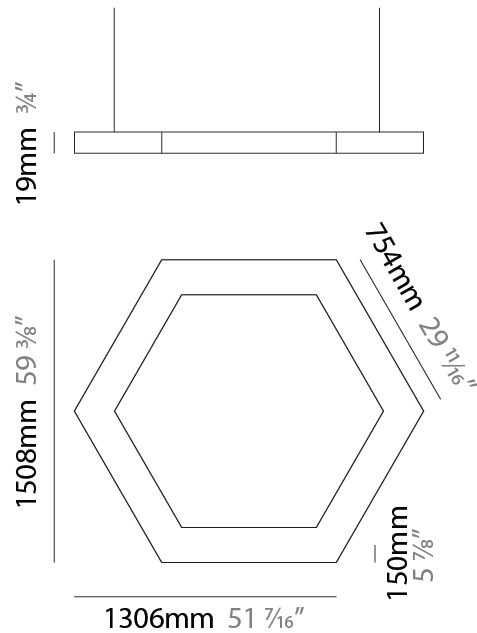

1. To build a product code in our configurator select the specify button on the base model # product page
2. To build a manual product code on this datasheet choose from the options listed below in blue font and add the suffix to the base model #

GENERAL

Series: Infinite Honeycomb
Partner: Ivela
Division: Architectural
Installation: Suspension
Product Type: Panels
Mounting Location: Ceiling
Light Distribution: Direct

PHYSICAL

Shape: Hexagon
Length (mm): 1508
Length (in): 59 ³/₈
Width (mm): 1306
Width (in): 51 ⁷/₁₆
Height (mm): 19
Height (in): 1 ¹/₁₆
Max. Overall Height (mm): 3019
Max. Overall Height (in): 118 ⁷/₈
Diffuser: PMMA - Opal
Fixture Finish: WHI / BLK / GLD
Fixture Material: Aluminum
Cable Details: 3,000mm / 118 1/8" - Transparent Cable

ELECTRICAL

Lamp Type: LED
Input Wattage (W): 90
Dimming: Tri-Mode (Non-Dimming and Phase Dimming (120Vac only) and 0-10V Dimming)
Driver Included: No
Driver Location: Remote
Driver Type: Constant Voltage - Universal
Driver Class: Class 2
Housing: ENCP 5 (ERP) ENCP 8 (SC Power)
Input Voltage (V): 120 - 277
Output Voltage (V): 24

LED

Color Temperature (°K): 2700 / 3000 / 3500 / 4000
Max. Delivered Lumen (lm): 5400 / 5625 / 5792 / 5962
Nominal Lumen (lm): 10800 / 11250 / 11585 / 11925
CRI: >93 CRI
Lamp Life (hrs): 50000

OPTICAL

RATINGS AND CERTIFICATIONS

Certified By: CSA Certified to UL and CSA Standards
IP rating: IP20